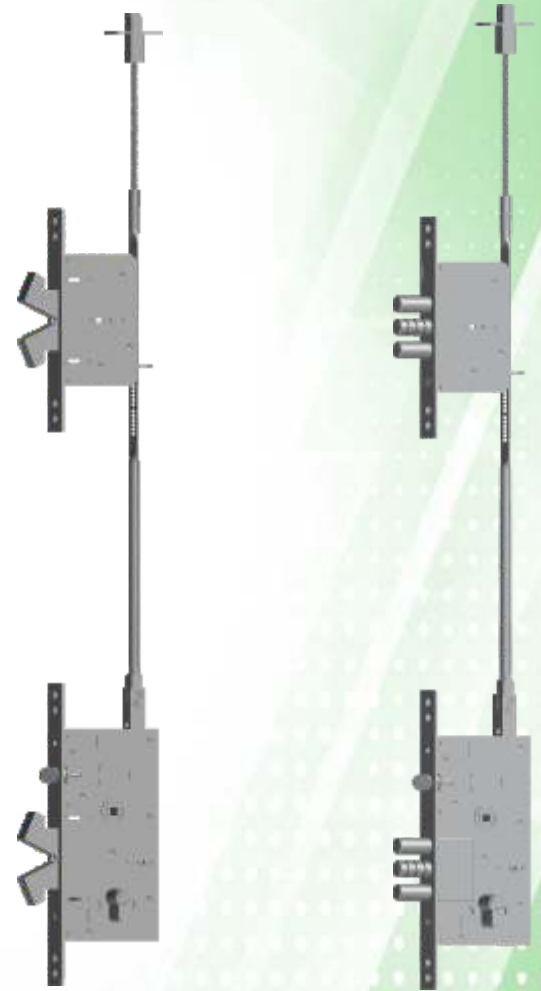

# DOOR LOCKS

**FULL CENTRAL HOOKED STEEL DOOR LOCK**

**FULL CENTRAL STEEL DOOR LOCK**

**ZEKİ**  
METAL ENDÜSTRİ A.Ş.  
— 1971 —  
METAL INDUSTRY CO.

# DOOR LOCKS

**SEMI CENTRAL STEEL DOOR LOCK**

**SEMI CENTRAL HOOKED STEEL DOOR LOCK**