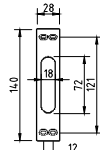

FULL CENTRAL LOCKING SYSTEM

"Ultimate solution for your steel door"

Discover
the potential

📍 Organize San Böl 15.Cad No:3 38070
KAYSERİ-TÜRKİYE
☎ 0090 352 3212762 PBX
☎ 0090 352 5036444
🌐 www.lockart.com.tr
✉ info@lockart.com.tr