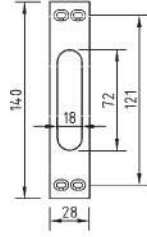

### TECHNICAL DATA

Case : Steel Galvanized.

Forend and Striking Plates : Chrome plated.

Deadbolt : Three throws. Chrome plated.

Latch : Steel. Chrome plated.

Certificates : EN 12209

Discover  
the potential