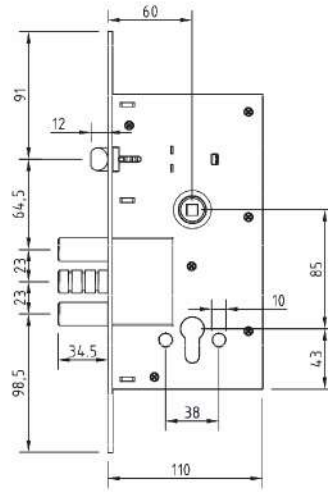

### TECHNICAL DATA

Case : Steel Galvanized.

Forend and Striking Plates : Chrome plated.

Deadbolt : Three throws. Chrome plated.

Latch : Steel. Chrome plated.

Certificates : EN 12209

Discover  
the potential