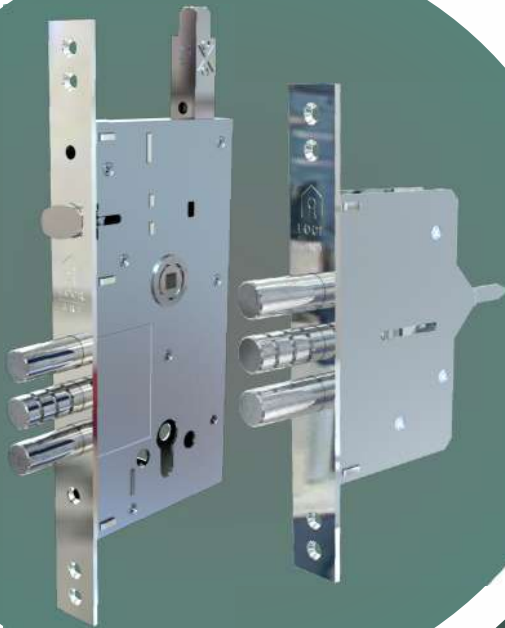

## MONOBLOCK HOOKED LOCKING SYSTEM

"Ultimate solution for your steel door"

### TECHNICAL DATA

Case : Steel Galvanized.

Forend and Striking Plates : Chrome plated.

Deadbolt : Three throws. Chrome plated.

Latch : Steel. Chrome plated.

Certificates : EN 12209

**LOCK**  
**ART**

Discover  
the potential

## SEMI-CENTRAL LOCKING SYSTEM

"Ultimate solution for your steel door"

### TECHNICAL DATA

Case : Steel Galvanized.

Forend and Striking Plates : Chrome plated.

Deadbolt : Three throws. Chrome plated.

Latch : Steel. Chrome plated.

Certificates : EN 12209