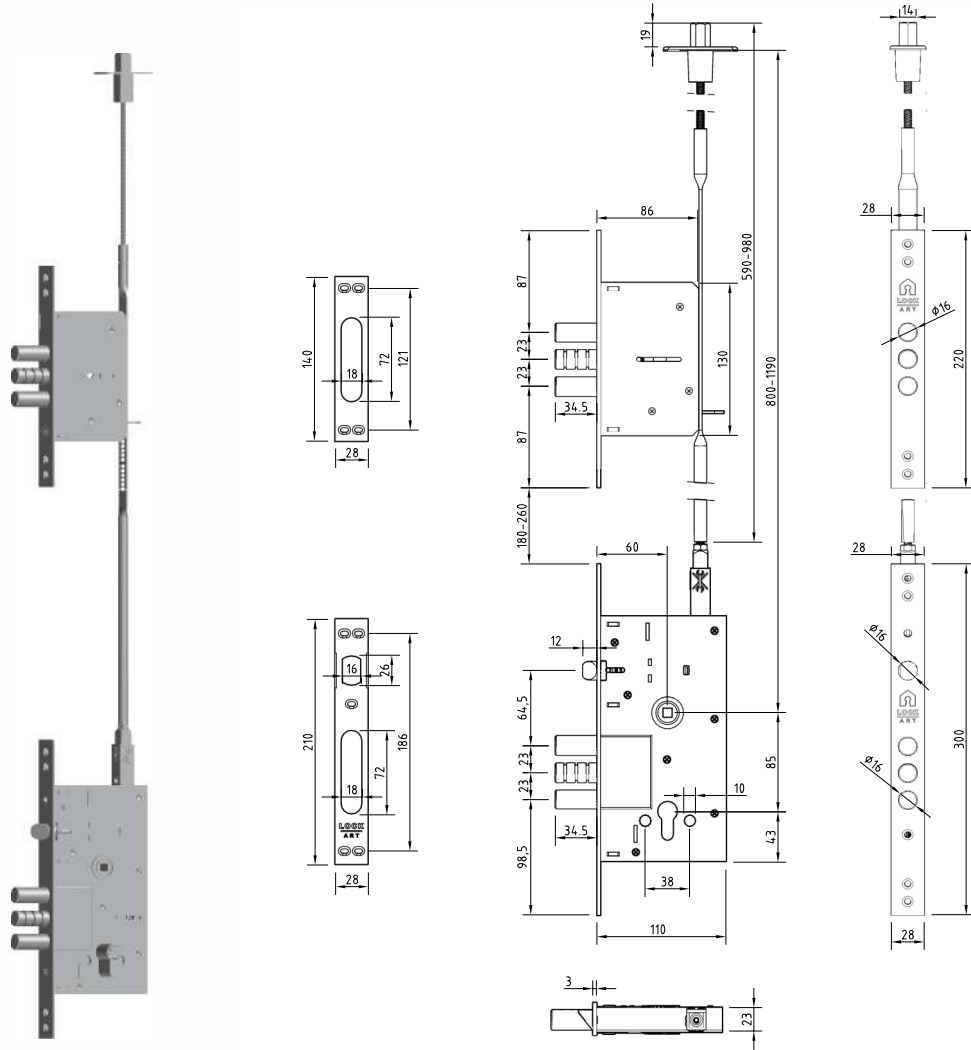

SEMI-CENTRAL LOCKING SYSTEM "Ultimate solution for your steel door"

Discover
the potential

📍 Organize San Böl 15.Cad No:3 38070
KAYSERİ-TÜRKİYE
☎ 0090 352 3212762 PBX
☎ 0090 352 5036444
🌐 www.lockart.com.tr
✉ info@lockart.com.tr