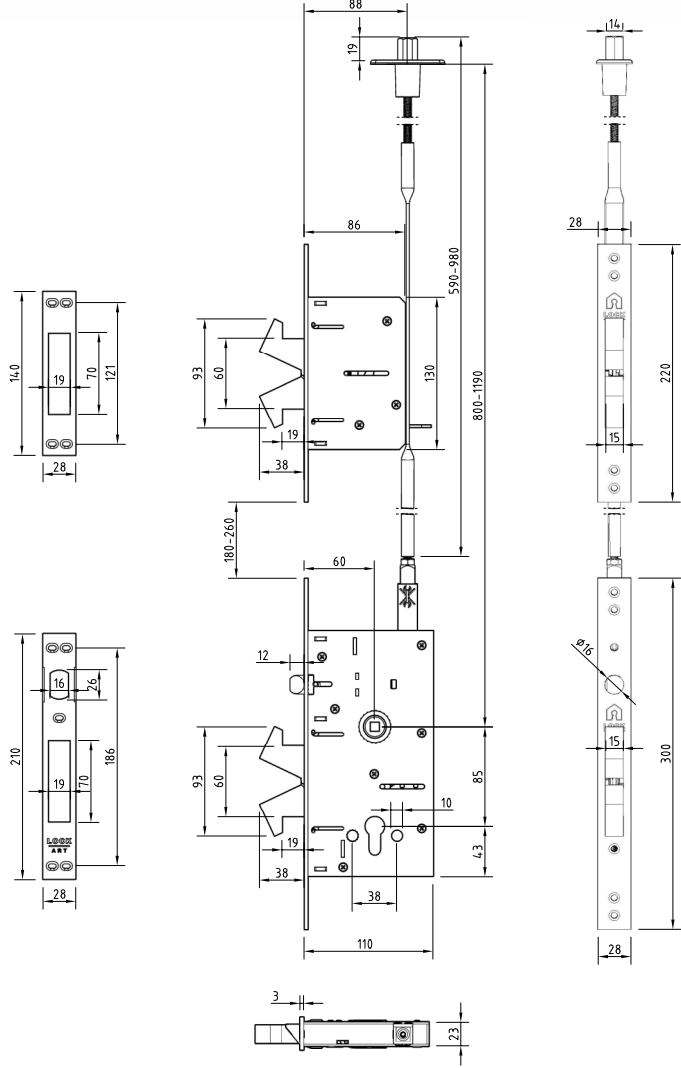

Discover
the potential

📍 Organize San Böl 15.Cad No:3 38070
KAYSERİ-TÜRKİYE
☎ 0090 352 3212762 PBX
☎ 0090 352 5036444
🌐 www.lockart.com.tr
✉ info@lockart.com.tr