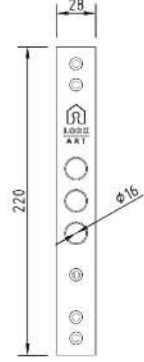

### TECHNICAL DATA

Case : Steel Galvanized.

Forend and Striking Plates : Chrome plated.

Deadbolt : Three throws. Chrome plated.

Latch : Steel. Chrome plated.

Certificates : EN 12209

Discover  
the potential