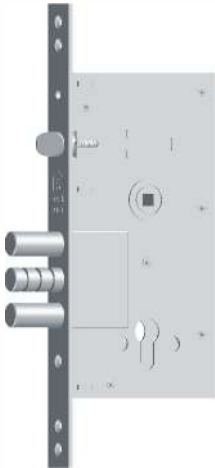

### TECHNICAL DATA

Case : Steel Galvanized.

Forend and Striking Plates : Chrome plated.

Deadbolt : Three throws. Chrome plated.

Latch : Steel. Chrome plated.

Certificates : EN 12209

Discover  
the potential