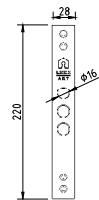

FULL CENTRAL LOCKING SYSTEM

"Ultimate solution for your steel door"

Discover
the potential

📍 Organize San Böl 15.Cad No:3 38070
KAYSERİ-TÜRKİYE
☎ 0090 352 3212762 PBX
☎ 0090 352 5036444
🌐 www.lockart.com.tr
✉ info@lockart.com.tr