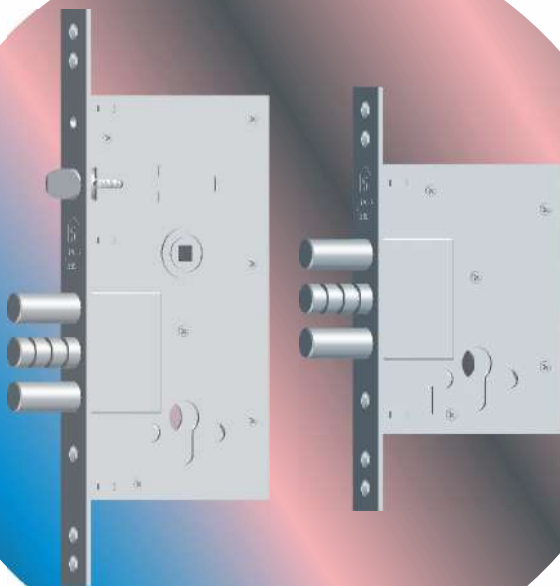

### TECHNICAL DATA

Case : Steel Galvanized.

Forend and Striking Plates : Chrome plated.

Deadbolt : Three throws. Chrome plated.

Latch : Steel. Chrome plated.

Certificates : EN 12209

Discover  
the potential