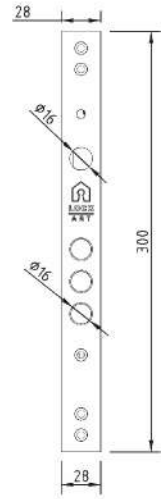

### TECHNICAL DATA

Case : Steel Galvanized.

Forend and Striking Plates : Chrome plated.

Deadbolt : Three throws. Chrome plated.

Latch : Steel. Chrome plated.

Certificates : EN 12209

Discover  
the potential