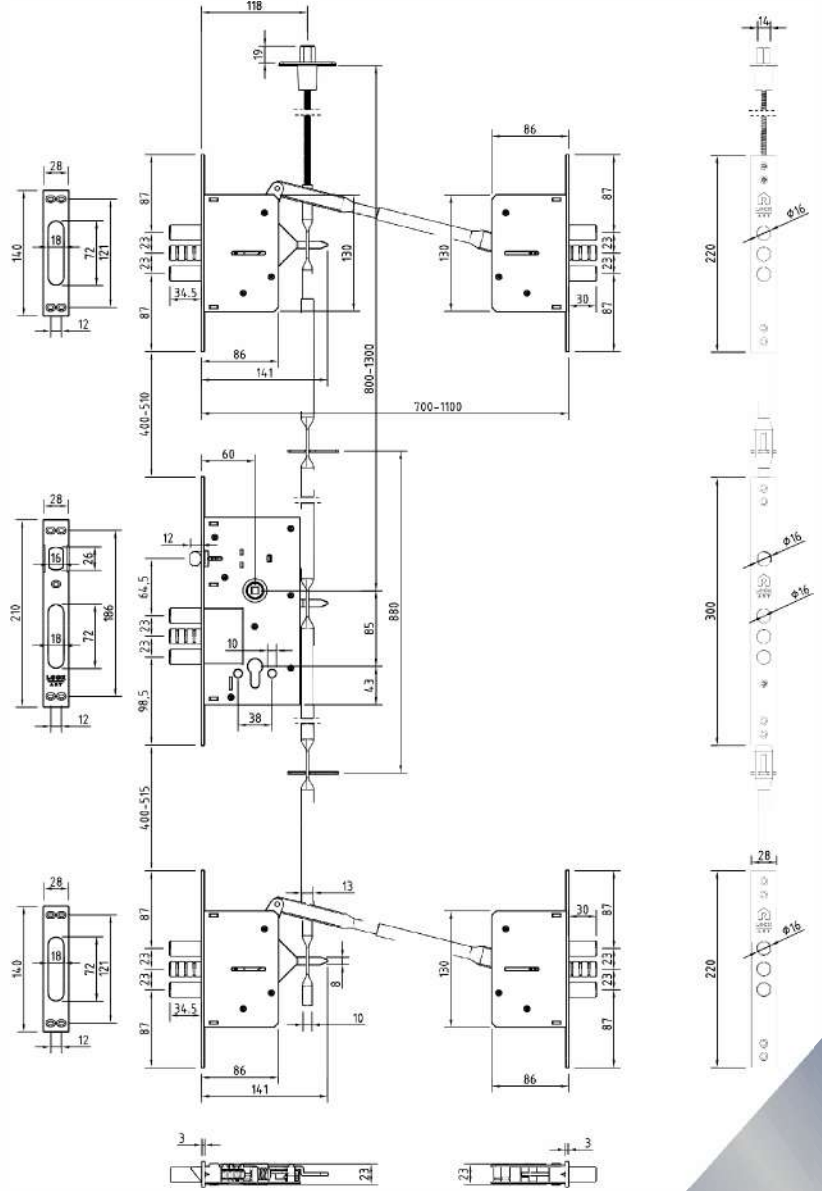

### TECHNICAL DATA

Case : Steel Galvanized.

Forend and Striking Plates : Chrome plated.

Deadbolt : Three throws. Chrome plated.

Latch : Steel. Chrome plated.

Certificates : EN 12209

Discover  
the potential