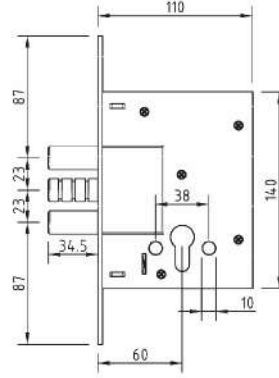

### TECHNICAL DATA

Case : Steel Galvanized.

Forend and Striking Plates : Chrome plated.

Deadbolt : Three throws. Chrome plated.

Latch : Steel. Chrome plated.

Certificates : EN 12209

Discover  
the potential