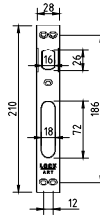

FULL CENTRAL LOCKING SYSTEM

"Ultimate solution for your steel door"

Discover
the potential

📍 Organize San Böl 15.Cad No:3 38070
KAYSERİ-TÜRKİYE
☎ 0090 352 3212762 PBX
☎ 0090 352 5036444
🌐 www.lockart.com.tr
✉ info@lockart.com.tr