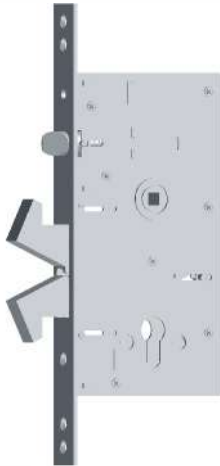

### TECHNICAL DATA

Case : Steel Galvanized.

Forend and Striking Plates : Chrome plated.

Deadbolt : Three throws. Chrome plated.

Latch : Steel. Chrome plated.

Certificates : EN 12209

**LOCK**  
**ART**

Discover  
the potential