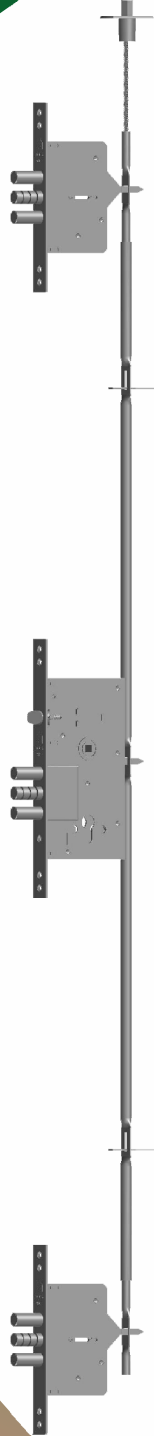

FULL CENTRAL LOCKING SYSTEM

"Ultimate solution for your steel door"

Discover
the potential

📍 Organize San Böl 15.Cad No:3 38070
KAYSERİ-TÜRKİYE
☎ 0090 352 3212762 PBX
☎ 0090 352 5036444
🌐 www.lockart.com.tr
✉ info@lockart.com.tr