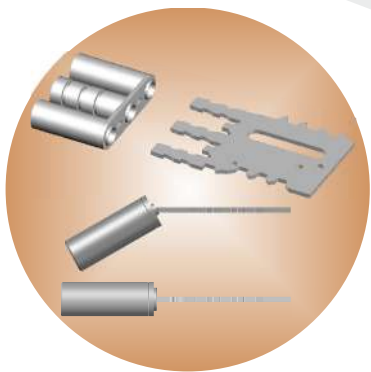

### TECHNICAL DATA

Case : Steel Galvanized.

Forend and Striking Plates : Chrome plated.

Deadbolt : Three throws. Chrome plated.

Latch : Steel. Chrome plated.

Certificates : EN 12209

Discover  
the potential

## ULTRA CENTRAL HOOKED LOCKING SYSTEM

"Ultimate solution for your steel door"

### TECHNICAL DATA

Case : Steel Galvanized.

Forend and Striking Plates : Chrome plated.

Deadbolt : Three throws. Chrome plated.

Latch : Steel. Chrome plated.

Certificates : EN 12209

Non-Breaking System

Interlocking Safety System

Quick Assembly System

Double Locking System

Anti Theft System

"Ultimate solution for your steel door"

PRODUCT NAME	MAIN CYLINDER	UPPER CYLINDER	BOX PC	PRICE EURO
MONOBLOCK E1	ZINC + BALL + 5KEY	ZINC + KNOB + GERMAN + 3KEY	5 PC	€ 10,94
MONOBLOCK S2	BRASS + BALL + 5KEY	BRASS +KNOB + GERMAN + 3KEY	5 PC	€ 13,12
MONOBLOCK EG3	ZINC + BALL + 5 KEY GROUP		5 PC	€ 10,54
MONOBLOCK HOOKED E1	ZINC + BALL + 5KEY	ZINC + KNOB + GERMAN + 3KEY	5 PC	€ 11,59
MONOBLOCK HOOKED S2	BRASS + BALL + 5KEY	BRASS +KNOB + GERMAN + 3KEY	5 PC	€ 13,53
MONOBLOCK HOOKED EG3	ZINC + BALL + 5 KEY GROUP		5 PC	€ 11,19
SEMI CENTRAL LOCK E1	ZINC + BALL + 3KEY		5 PC	€ 9,65
SEMI CENTRAL LOCK S2	BRASS + BALL + 3KEY		5 PC	€ 10,99
SEMI CENTRAL HOOKED LOCK E1	ZINC + BALL + 3KEY		5 PC	€ 10,38
SEMI CENTRAL HOOKED LOCK S2	BRASS + BALL + 3KEY		5 PC	€ 11,47
FULL CENTRAL LOCK E1	ZINC + BALL + 3KEY		5 PC	€ 12,03
FULL CENTRAL LOCK S2	BRASS + BALL + 3KEY		5 PC	€ 13,69
FULL CENTRAL HOOKED LOCK E1	ZINC + BALL + 3KEY		5 PC	€ 13,16
FULL CENTRAL HOOKED LOCK S2	BRASS + BALL + 3KEY		5 PC	€ 14,46
EXTRA KEY 1PC	S1 CLASS LOCKS		1 PC	€ 0,25
EXTRA KEY 1PC	E1 CLASS LOCKS		1 PC	€ 0,15
OPTIONAL COLOR FRAMES	SATIN-FUME-GOLD-ROSE		1 SET	€ 7,20
BLISTER PACK	1PC CYLINDER		1 SET	€ 0,20
TRAP SYSTEM (ANTI THEFT)	1 PC CYLINDERS		1 PC	€ 0,30
CHROME PLATING	CENTRAL LOCKS E1		1 SET	€ 1,50
CHROME PLATING	SEMI CENTRAL LOCKS E1		1 SET	€ 1,00
CHROME PLATING	MONOBLOCK LOCKS E1		1 SET	€ 1,20