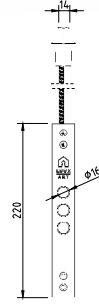

FULL CENTRAL LOCKING SYSTEM

"Ultimate solution for your steel door"

Discover
the potential

📍 Organize San Böl 15.Cad No:3 38070
KAYSERİ-TÜRKİYE
☎ 0090 352 3212762 PBX
☎ 0090 352 5036444
🌐 www.lockart.com.tr
✉ info@lockart.com.tr