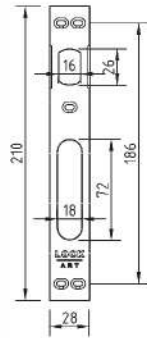

### TECHNICAL DATA

Case : Steel Galvanized.

Forend and Striking Plates : Chrome plated.

Deadbolt : Three throws. Chrome plated.

Latch : Steel. Chrome plated.

Certificates : EN 12209

Discover  
the potential