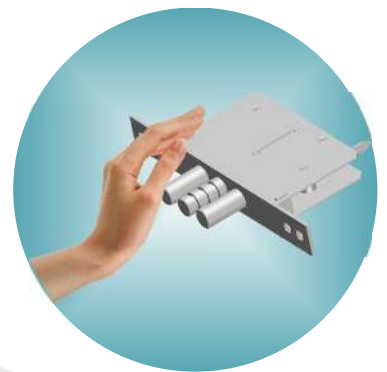

## ULTRA CENTRAL HOOKED LOCKING SYSTEM

"Ultimate solution for your steel door"

### TECHNICAL DATA

Case : Steel Galvanized.

Forend and Striking Plates : Chrome plated.

Deadbolt : Three throws. Chrome plated.

Latch : Steel. Chrome plated.

Certificates : EN 12209

Non-Breaking System

Interlocking Safety System

Quick Assembly System

Double Locking System

Anti Theft System

"Ultimate solution for your steel door"

PRODUCT NAME	MAIN CYLINDER	UPPER CYLINDER	BOX PC	PRICE EURO
MONOBLOCK E1	ZINC + BALL + 5KEY	ZINC + KNOB + GERMAN + 3KEY	5 PC	€ 10,94
MONOBLOCK S2	BRASS + BALL + 5KEY	BRASS +KNOB + GERMAN + 3KEY	5 PC	€ 13,12
MONOBLOCK EG3	ZINC + BALL + 5 KEY GROUP		5 PC	€ 10,54
MONOBLOCK HOOKED E1	ZINC + BALL + 5KEY	ZINC + KNOB + GERMAN + 3KEY	5 PC	€ 11,59
MONOBLOCK HOOKED S2	BRASS + BALL + 5KEY	BRASS +KNOB + GERMAN + 3KEY	5 PC	€ 13,53
MONOBLOCK HOOKED EG3	ZINC + BALL + 5 KEY GROUP		5 PC	€ 11,19
SEMI CENTRAL LOCK E1	ZINC + BALL + 3KEY		5 PC	€ 9,65
SEMI CENTRAL LOCK S2	BRASS + BALL + 3KEY		5 PC	€ 10,99
SEMI CENTRAL HOOKED LOCK E1	ZINC + BALL + 3KEY		5 PC	€ 10,38
SEMI CENTRAL HOOKED LOCK S2	BRASS + BALL + 3KEY		5 PC	€ 11,47
FULL CENTRAL LOCK E1	ZINC + BALL + 3KEY		5 PC	€ 12,03
FULL CENTRAL LOCK S2	BRASS + BALL + 3KEY		5 PC	€ 13,69
FULL CENTRAL HOOKED LOCK E1	ZINC + BALL + 3KEY		5 PC	€ 13,16
FULL CENTRAL HOOKED LOCK S2	BRASS + BALL + 3KEY		5 PC	€ 14,46
EXTRA KEY 1PC	S1 CLASS LOCKS		1 PC	€ 0,25
EXTRA KEY 1PC	E1 CLASS LOCKS		1 PC	€ 0,15
OPTIONAL COLOR FRAMES	SATIN-FUME-GOLD-ROSE		1 SET	€ 7,20
BLISTER PACK	1PC CYLINDER		1 SET	€ 0,20
TRAP SYSTEM (ANTI THEFT)	1 PC CYLINDERS		1 PC	€ 0,30
CHROME PLATING	CENTRAL LOCKS E1		1 SET	€ 1,50
CHROME PLATING	SEMI CENTRAL LOCKS E1		1 SET	€ 1,00
CHROME PLATING	MONOBLOCK LOCKS E1		1 SET	€ 1,20