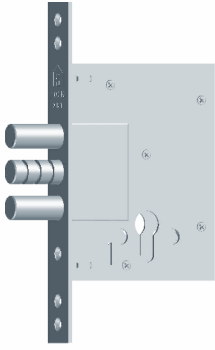

### TECHNICAL DATA

Case : Steel Galvanized.

Forend and Striking Plates : Chrome plated.

Deadbolt : Three throws. Chrome plated.

Latch : Steel. Chrome plated.

Certificates : EN 12209

Discover  
the potential

### TECHNICAL DATA

Case : Steel Galvanized.

Forend and Striking Plates : Chrome plated.

Deadbolt : Three throws. Chrome plated.

Latch : Steel. Chrome plated.

Certificates : EN 12209

**LOCK**  
**ART**

Discover  
the potential