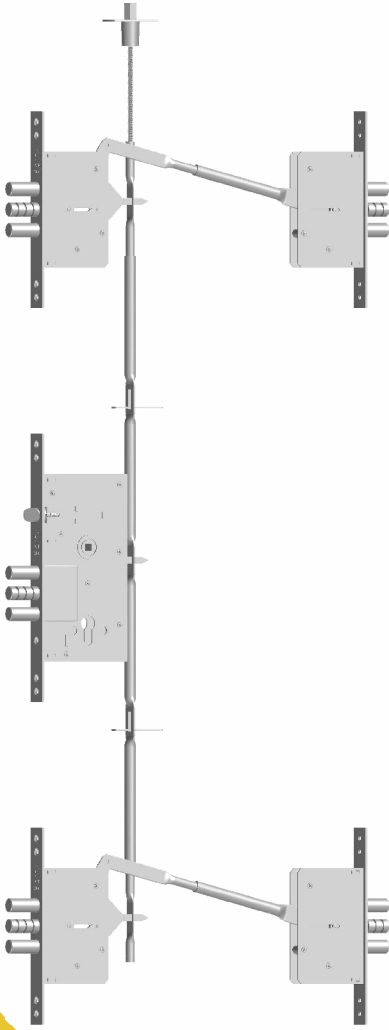

### TECHNICAL DATA

Case : Steel Galvanized.

Forend and Striking Plates : Chrome plated.

Deadbolt : Three throws. Chrome plated.

Latch : Steel. Chrome plated.

Certificates : EN 12209

Discover  
the potential