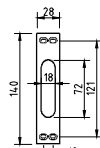

FULL CENTRAL LOCKING SYSTEM

"Ultimate solution for your steel door"

Discover
the potential

📍 Organize San Böl 15.Cad No:3 38070
KAYSERİ-TÜRKİYE
☎ 0090 352 3212762 PBX
☎ 0090 352 5036444
🌐 www.lockart.com.tr
✉ info@lockart.com.tr