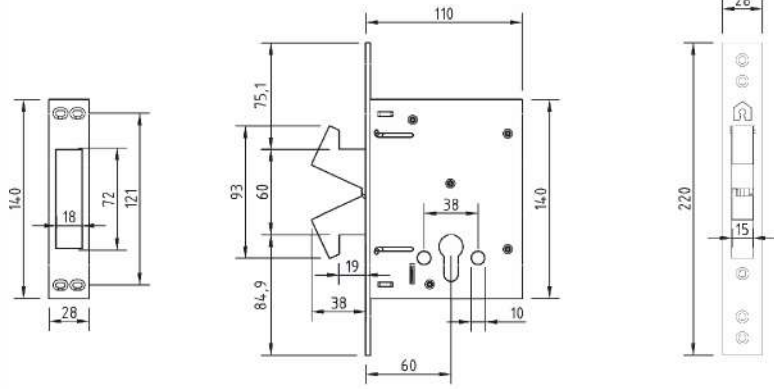

### TECHNICAL DATA

Case : Steel Galvanized.

Forend and Striking Plates : Chrome plated.

Deadbolt : Three throws. Chrome plated.

Latch : Steel. Chrome plated.

Certificates : EN 12209

**LOCK**  
**ART**

Discover  
the potential