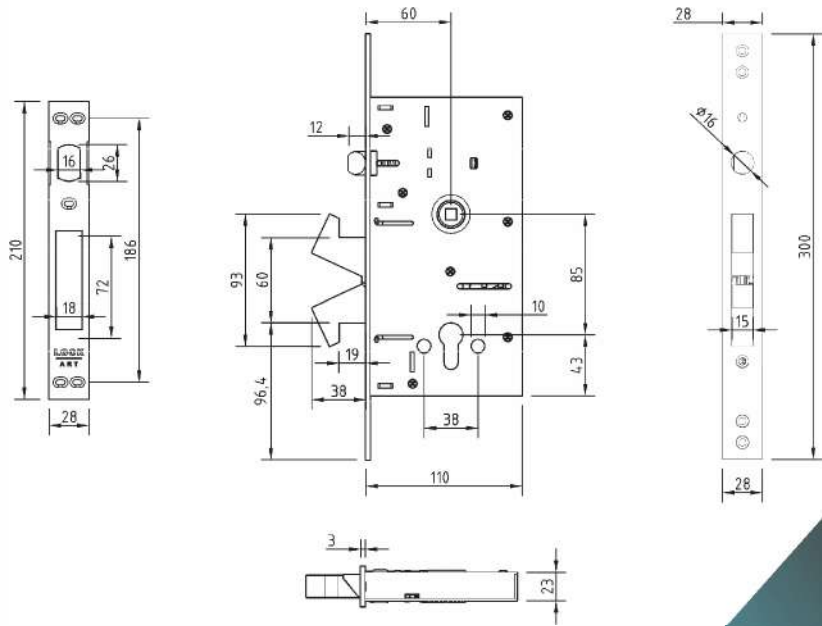

### TECHNICAL DATA

Case : Steel Galvanized.

Forend and Striking Plates : Chrome plated.

Deadbolt : Three throws. Chrome plated.

Latch : Steel. Chrome plated.

Certificates : EN 12209

**LOCK**  
**ART**

Discover  
the potential