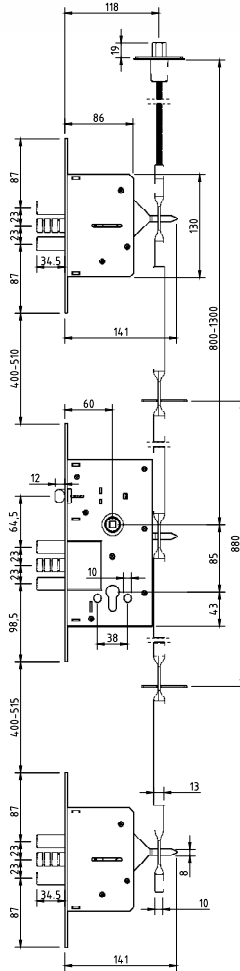

FULL CENTRAL LOCKING SYSTEM

"Ultimate solution for your steel door"

Discover
the potential

📍 Organize San Böl 15.Cad No:3 38070
KAYSERİ-TÜRKİYE
☎ 0090 352 3212762 PBX
☎ 0090 352 5036444
🌐 www.lockart.com.tr
✉ info@lockart.com.tr