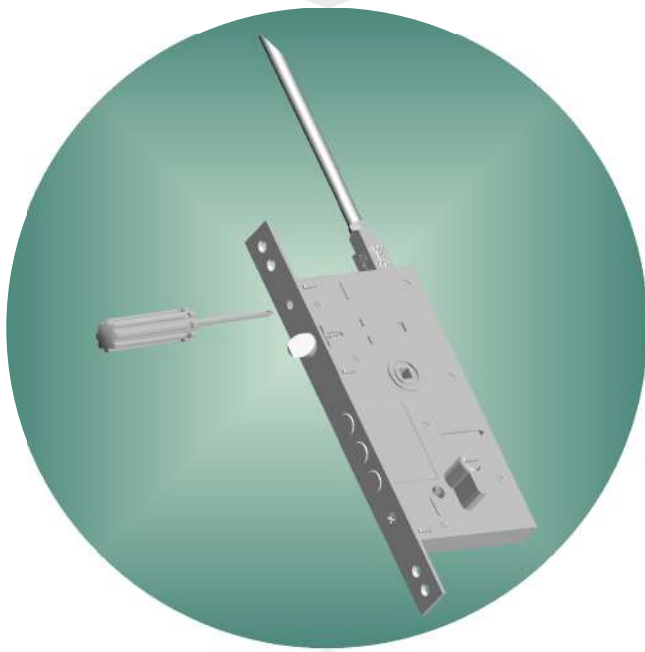

## ULTRA CENTRAL HOOKED LOCKING SYSTEM

"Ultimate solution for your steel door"

### TECHNICAL DATA

Case : Steel Galvanized.

Forend and Striking Plates : Chrome plated.

Deadbolt : Three throws. Chrome plated.

Latch : Steel. Chrome plated.

Certificates : EN 12209

Non-Breaking System

Interlocking Safety System

Quick Assembly System

Double Locking System

Anti Theft System

"Ultimate solution for your steel door"

PRODUCT NAME	MAIN CYLINDER	UPPER CYLINDER	BOX PC	PRICE EURO
MONOBLOCK E1	ZINC + BALL + 5KEY	ZINC + KNOB + GERMAN + 3KEY	5 PC	€ 10,94
MONOBLOCK S2	BRASS + BALL + 5KEY	BRASS +KNOB + GERMAN + 3KEY	5 PC	€ 13,12
MONOBLOCK EG3	ZINC + BALL + 5 KEY GROUP		5 PC	€ 10,54
MONOBLOCK HOOKED E1	ZINC + BALL + 5KEY	ZINC + KNOB + GERMAN + 3KEY	5 PC	€ 11,59
MONOBLOCK HOOKED S2	BRASS + BALL + 5KEY	BRASS +KNOB + GERMAN + 3KEY	5 PC	€ 13,53
MONOBLOCK HOOKED EG3	ZINC + BALL + 5 KEY GROUP		5 PC	€ 11,19
SEMI CENTRAL LOCK E1	ZINC + BALL + 3KEY		5 PC	€ 9,65
SEMI CENTRAL LOCK S2	BRASS + BALL + 3KEY		5 PC	€ 10,99
SEMI CENTRAL HOOKED LOCK E1	ZINC + BALL + 3KEY		5 PC	€ 10,38
SEMI CENTRAL HOOKED LOCK S2	BRASS + BALL + 3KEY		5 PC	€ 11,47
FULL CENTRAL LOCK E1	ZINC + BALL + 3KEY		5 PC	€ 12,03
FULL CENTRAL LOCK S2	BRASS + BALL + 3KEY		5 PC	€ 13,69
FULL CENTRAL HOOKED LOCK E1	ZINC + BALL + 3KEY		5 PC	€ 13,16
FULL CENTRAL HOOKED LOCK S2	BRASS + BALL + 3KEY		5 PC	€ 14,46
EXTRA KEY 1PC	S1 CLASS LOCKS		1 PC	€ 0,25
EXTRA KEY 1PC	E1 CLASS LOCKS		1 PC	€ 0,15
OPTIONAL COLOR FRAMES	SATIN-FUME-GOLD-ROSE		1 SET	€ 7,20
BLISTER PACK	1PC CYLINDER		1 SET	€ 0,20
TRAP SYSTEM (ANTI THEFT)	1 PC CYLINDERS		1 PC	€ 0,30
CHROME PLATING	CENTRAL LOCKS E1		1 SET	€ 1,50
CHROME PLATING	SEMI CENTRAL LOCKS E1		1 SET	€ 1,00
CHROME PLATING	MONOBLOCK LOCKS E1		1 SET	€ 1,20