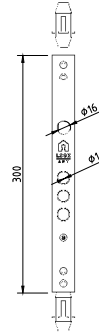

FULL CENTRAL LOCKING SYSTEM

"Ultimate solution for your steel door"

Discover
the potential

📍 Organize San Böl 15.Cad No:3 38070
KAYSERİ-TÜRKİYE
☎ 0090 352 3212762 PBX
☎ 0090 352 5036444
🌐 www.lockart.com.tr
✉ info@lockart.com.tr